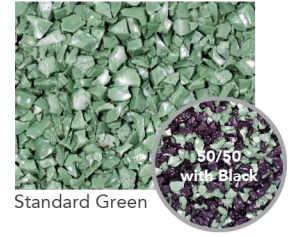

EPDM Color Options Standard Size 1-4mm

Blue

Terra Cotta Red

Beige

Standard Green

TPV Color Options Standard Size 1-4mm

Blue

Terra Cotta Red

Beige

Standard Green

*Purple

Bright Red

*Bright Green

*Sky Blue

*Azure Blue

*Cream

Brown

Mustard Yellow

*Bright Yellow

*Orange

Dark Grey

*Light Grey

TPV Color Options Premium Size 0.5-1.5mm

Blue

Colors are approximate and may vary by region