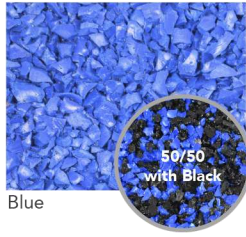

EPDM Color Options Standard Size 1-4mm

Blue

Terra Cotta Red

Beige

Standard Green

TPV Color Options Standard Size 1-4mm

Blue

Terra Cotta Red

Beige

Standard Green

*Purple

Bright Red

*Bright Green

*Sky Blue

*Azure Blue

*Cream

Brown

Mustard Yellow

*Bright Yellow

*Orange

Dark Grey

*Light Grey

TPV Color Options Premium Size 0.5-1.5mm

Blue

Colors are approximate and may vary by region